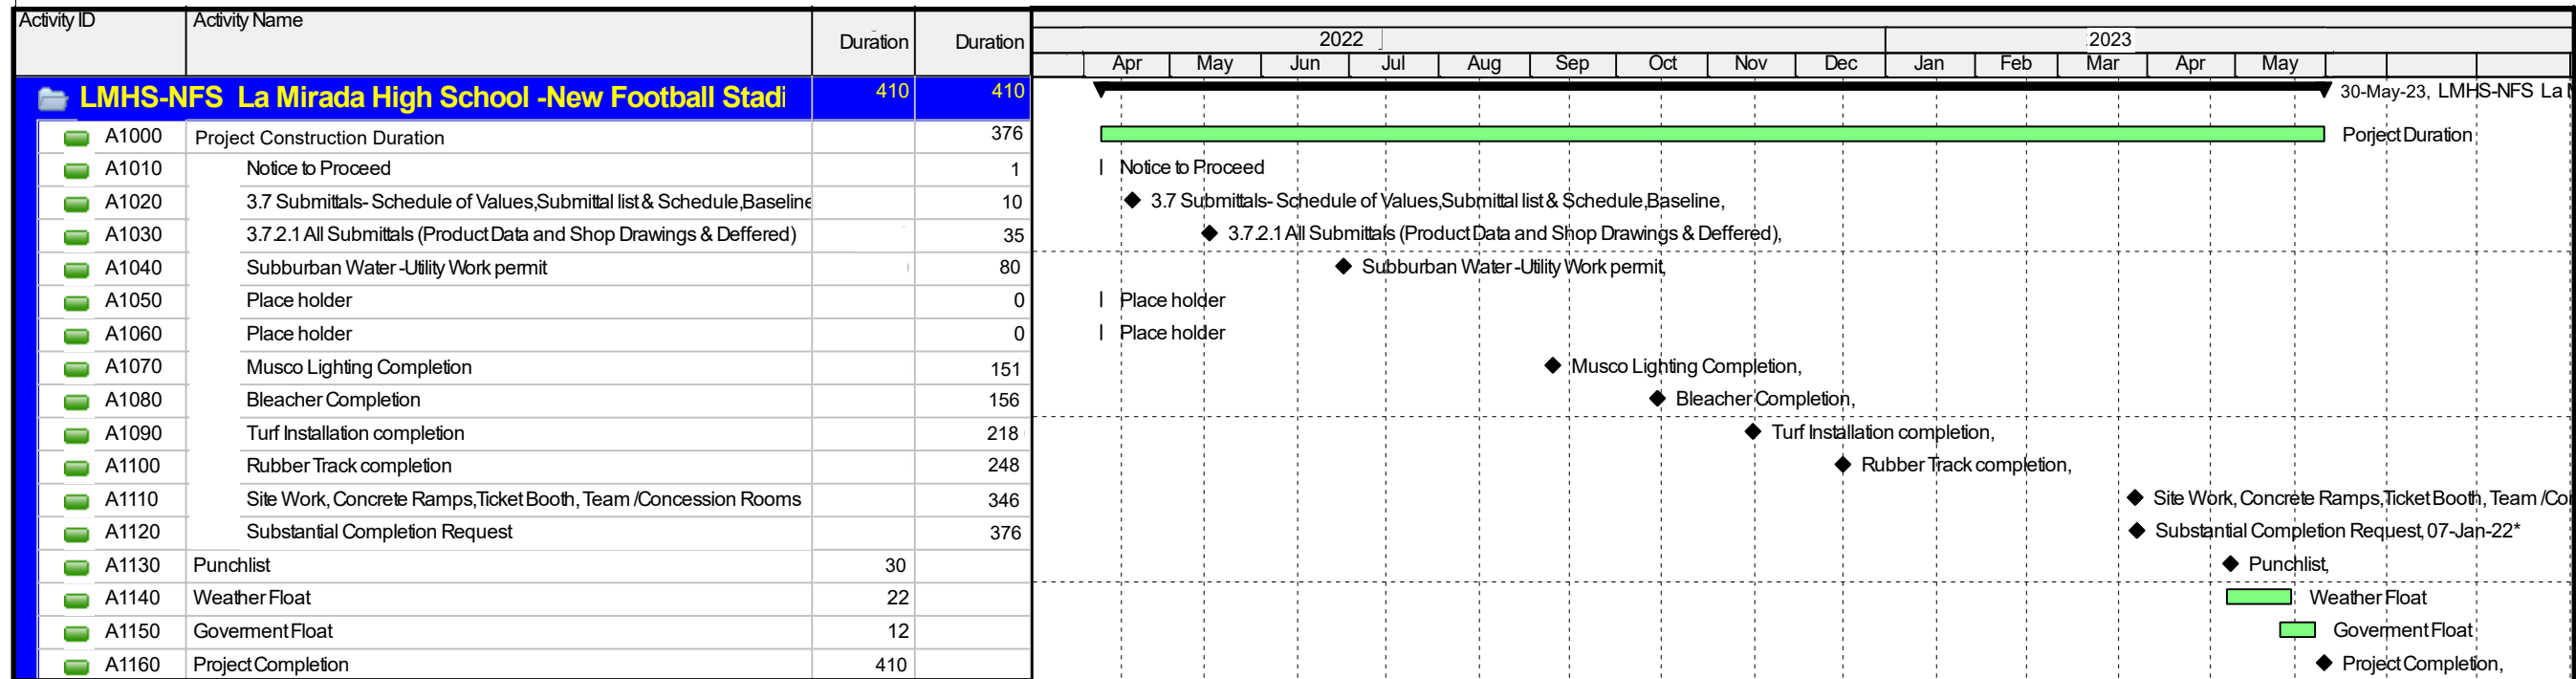

La Mirada HS New Football Stadium-MILESTONE  
SCHEDULE (DURATION FROM NTP)

Classic Schedule Layout

Revision  
1-20-22

- █ Actual Level of Effort
- █ Actual Work
- █ Remaining Work
- █ Critical Remaining Work
- ◆ Milestone
- ▼ summary

FOR BASELINE SCHEDULE DEVELOPMENT BY THE  
CONTRACTOR, (MILESTONES ARE PART OF THE  
BID)