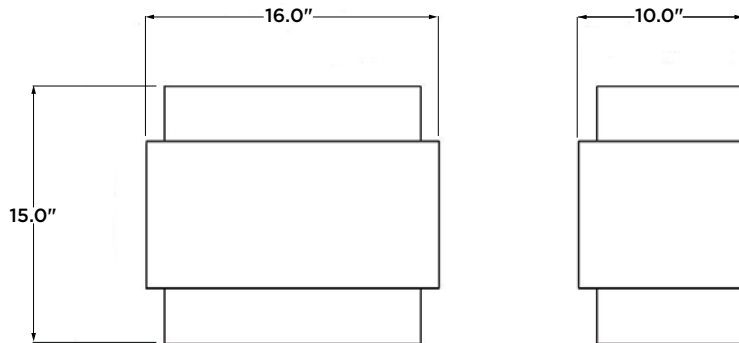

# Outdoor Wall Sconce LED Exterior Series

**Applications:** Security, pathway and perimeter lighting; ideal for entryways, walkways, and parking facilities.

Type: L23

<b>CATALOG #</b>	<b>WATTAGE / LUMENS</b>	<b>INPUT/OUTPUT VOLTAGE</b>
AL-42WLED-UD-120	43W LED, 2495 Lumens	120V
<b>DISTRIBUTION</b>	<b>FINISH</b>	<b>FEATURES</b>
Up & Down Distribution	Polyester Powder Coat Finish <b>CG</b> - Silver with Gray Band	<ul style="list-style-type: none"> <li>• Cree LEDs</li> <li>• 75 CRI</li> <li>• 5700K (+ / - 500K) CCT</li> </ul>
	<b>ACCESSORIES</b>	<b>WARRANTY</b>
	<b>RS9062-DO-CS&amp;</b> - Uplight louver kit to convert luminaire to downlight distribution.	Ten-year limited warranty. Certain exclusions apply. For warranty terms, visit <a href="http://www.cree.com/lighting/products/warranty">www.cree.com/lighting/products/warranty</a> .