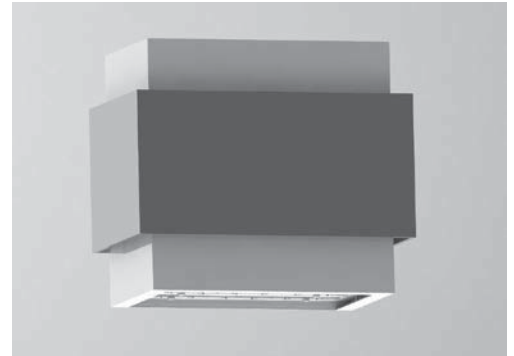

# Outdoor Wall Sconce LED Exterior Series

**Applications:** Security, pathway and perimeter lighting; ideal for entryways, walkways, and parking facilities.

Type: L23

<b>CATALOG #</b>	<b>WATTAGE / LUMENS</b>	<b>INPUT/OUTPUT VOLTAGE</b>
AL-42WLED-UD-120	43W LED, 2495 Lumens	120V
<b>DISTRIBUTION</b>	<b>FINISH</b>	<b>FEATURES</b>
Up & Down Distribution	Polyester Powder Coat Finish <b>CG</b> - Silver with Gray Band	<ul style="list-style-type: none"> <li>• Cree LEDs</li> <li>• 75 CRI</li> <li>• 5700K (+ / - 500K) CCT</li> </ul>
	<b>ACCESSORIES</b>	<b>WARRANTY</b>
	<b>RS9062-DO-CS&amp;</b> - Uplight louver kit to convert luminaire to downlight distribution.	Ten-year limited warranty. Certain exclusions apply. For warranty terms, visit <a href="http://www.cree.com/lighting/products/warranty">www.cree.com/lighting/products/warranty</a> .